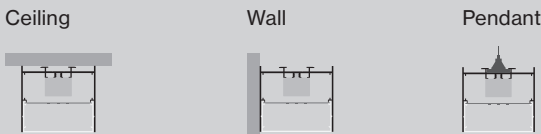

BASO 4.0 DIRECT

Catalog Number Example

BASO 4.0-SAT-BL-OP-30K-C80-UNV-010V-SEN-955LF-NLC-ST-96IN

A RANGE

BASO 4.0   B A S O 4 . 0

B MOUNTING

QS Surface   S U R
Surface in-line ACT T-BAR   S A T
Surface in-line ACT SLOT   S A S
Surface ACT center tile   S A C
QS Pendant   P D T
Pendant in-line ACT T-BAR   P A T
Pendant in-line ACT SLOT   P A S
Pendant ACT center tile   P A C

pendant suspension set includes cable suspension and one white power feeder with a white junction box cover

Wall mounted   W A L

for black power feeds or junction box covers, please contact customer service

I SENSOR (optional)

Integrated Sensor   S E N
consult customer service for sensor request

J OUTPUT LM/FT

QS 500lm/ft 100% ↓   0 5 0 0 L F
QS 750lm/ft 100% ↓   0 7 5 0 L F
QS 1000lm/ft 100% ↓   1 0 0 0 L F
Custom lm/ft   X X X X L F
custom lumen up to 1400 lm/ft

K CIRCUIT / EM

QS Single circuit   *
EMC night light circuit   N L C
EMB available in 4ft and 8ft   E M #
*leave blank

C COLOR

QS White   W H
QS Black   B L
Gray   G R
Custom color RAL   X X

trimless version available in white only

L SHAPE / PATTERN

QS Linear / straight   S T
Linear / straight + flex inset   S F
includes 4ft. field-cutttable section
L-shape   L S
□-shape (rectangular shape)   R S
U-shape   U S
Custom shape   X X

D LENS

HP opal cover   O P

E CCT

2700K   2 7 K
QS 3000K   3 0 K
QS 3500K   3 5 K
4000K   4 0 K

M DIMENSIONS IN INCH

Linear 2'   2 4 I N
QS Linear 4'   4 8 I N
QS Linear 6'   7 2 I N
QS Linear 8'   9 6 I N
Linear custom   # # # I N
Linear flex inset   # # # I N
includes 4' to 3' field-cutttable section
L-Shape   # # # X # # # I N
U-Shape   # # # X # # # X # # # I N
□-Shape   # # # X # # # I N

for lengths including flex insets, round up to the nearest **total** foot length

F CRI

CRI > 80   C 8 0
CRI > 90   C 9 0

G VOLTAGE

120V/277V   U N V

N CERTIFICATION (optional)

Red List Approved   R L A

H DIMMING