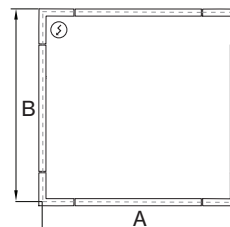

□-SHAPE (rectangular shape)

A / B	FIXTURES	CODE
48" / 48"	4 x 2' x 2' corner	RS - 0 4 X 0 4 FT
48" / 96"	2 x 4' linear + 4 x 2' x 2' corner	RS - 0 4 X 0 8 FT
96" / 96"	4 x 4' linear + 4 x 2' x 2' corner	RS - 0 8 X 0 8 FT